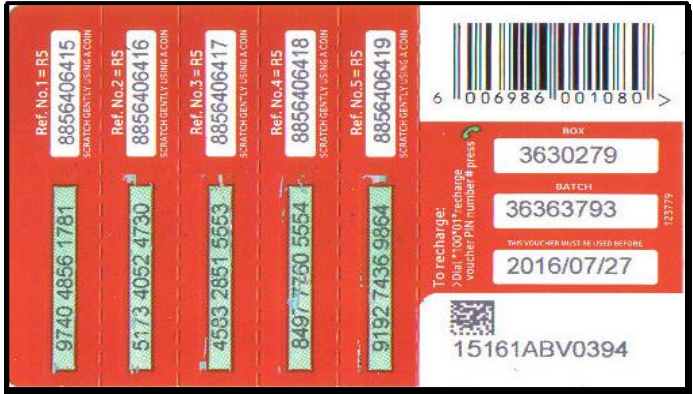

Vodacom R5 x 5 = R25 Recharge Voucher - Keep Chatting - V25.5

V25.5.1

Issued: Sep 2014. TAT 200 - Insert Pg 4

(BBC: 18mm x 4mm)

V25.5.2

Issued: Jan - 2014. TAT 189 Pg 10. (BBC: 5mm x 5mm)

V25.5.3

Issued: