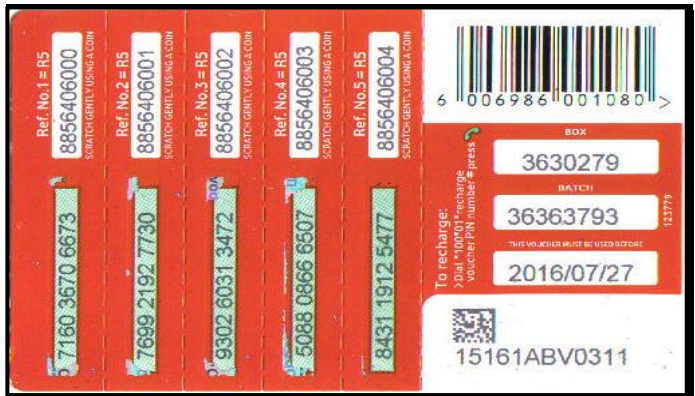

Vodacom R5 x 5 = R25 Recharge Voucher - Keep Connected - V25.7

V25.7.1

Issued: Sep 2014. TAT 200 - Insert Pg 5

(BBC: 18mm x 4mm)

V25.7.2

Issued: Sep - 2014. TAT 200 - Insert PG 5

(BC: 5mm x 5mm - BCNBTM)

V25.7.3

Issued: Sep - 2014. TAT 200 - Insert PG 5

(BC: 25mm x 4mm )

V25.7.3.1

Issued: Sep - 2014. TAT 200 - Insert PG 5

(BC: 25mm x 5mm )