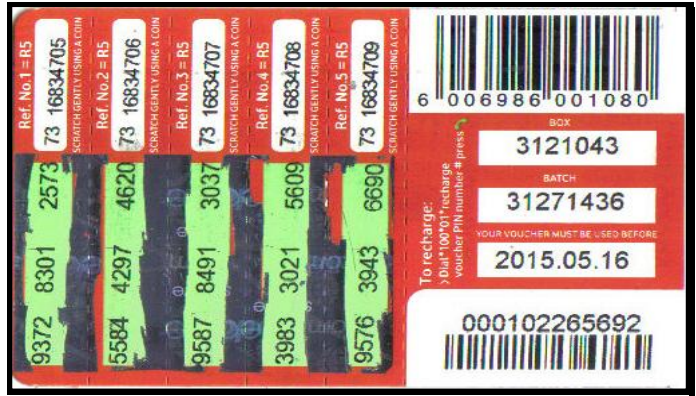

Vodacom R5 x 5 = R25 Recharge Voucher - Say Hello - V25.2

V25.2.1

Issued: Oct - 2011. TAT 178 - Insert Pg 2

(BBC: 18mm x 4mm)

V25.2.2

Issued: Sep - 2014. TAT 200 - Insert PG 2

(BC: 5mm x 5mm - BCNBTM)

V25.2.3

Issued: Sep - 2014. TAT 200 - Insert PG 2

(BC: 25mm x 5mm )

V25.2.4

Issued: