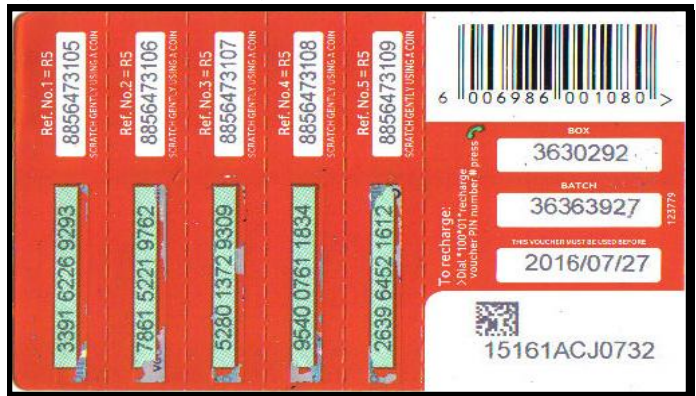

Vodacom R5 x 5 = R25 Recharge Voucher - Say Hello - V25.2

V25.2.1

Issued: Oct - 2011. TAT 178 - Insert Pg 2

(BBC: 18mm x 4mm)

V25.2.2

Issued: Sep - 2014. TAT 200 - Insert PG 2

(BC: 5mm x 5mm - BCNBTM)

V25.2.3

Issued: Sep - 2014. TAT 200 - Insert PG 2

(BC: 25mm x 5mm )

V25.2.4

Issued: