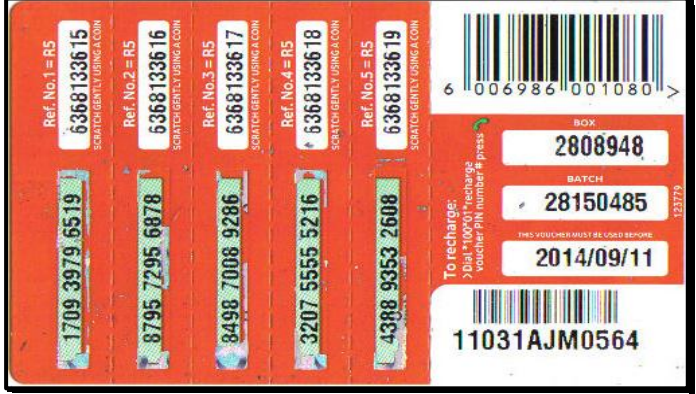

Vodacom R5 x 5 = R25 Recharge Voucher - Say Hello - V25.2

V25.2.1

Issued: Oct - 2011. TAT 178 - Insert Pg 2

(BBC: 18mm x 4mm)

V25.2.2

Issued: Sep - 2014. TAT 200 - Insert PG 2

(BC: 5mm x 5mm - BCNBTM)

V25.2.3

Issued: Sep - 2014. TAT 200 - Insert PG 2

(BC: 25mm x 5mm )

V25.2.4

Issued: