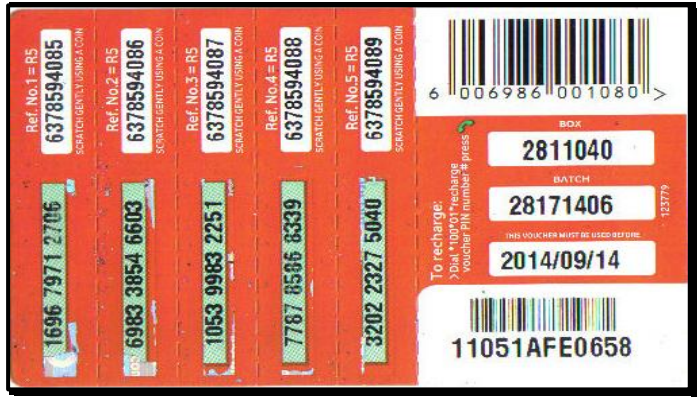

Vodacom R5 x 5 = R25 Recharge Voucher - Start a Conversation - V25.3

V25.3.1

Issued: Oct - 2011. TAT 178 - Insert Pg 2

(BBC: 18mm x 4mm)

V25.3.2

Issued: Sep - 2014. TAT 200 - Insert PG 3

(BC: 5mm x 5mm - BCNBTM)

V25.3.3

Issued: Sep - 2014. TAT 200 - Insert PG 3

(BC: 25mm x 5mm )

V25.3.4

Issued: