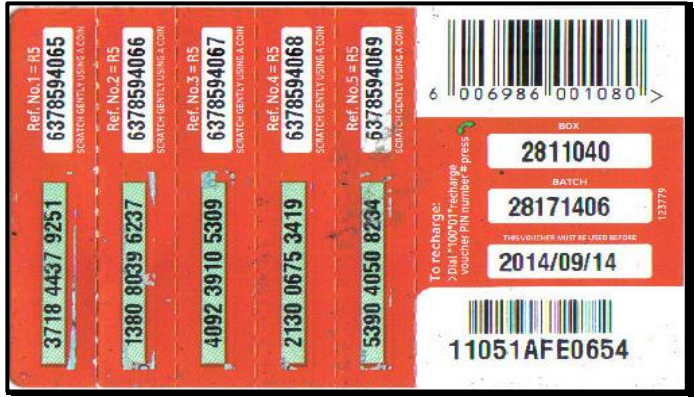

Vodacom R5 x 5 = R25 Recharge Voucher - Stay in Touch - V25.4

V25.4.1

Issued: Oct - 2011. TAT 178 - Insert Pg 2

(BBC: 18mm x 4mm)

V25.4.2

Issued: Sep - 2014. TAT 200 - Insert PG 3

(BC: 5mm x 5mm - BCNBTM)

V25.4.3