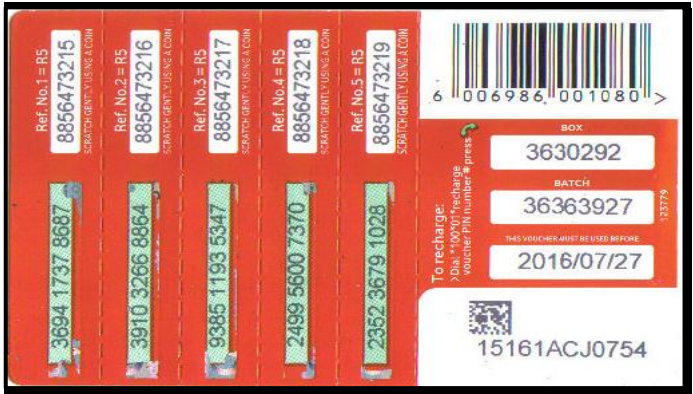

Vodacom R5 x 5 = R25 Recharge Voucher - Talk More - V25.1

V25.1.1

Issued: Oct - 2011. TAT 178 - Insert Pg 2

(BBC: 18mm x 4mm)

V25.1.2

Issued: Sep - 2014. TAT 200 - Insert PG 2

(BC: 5mm x 5mm - BCNBTM)

V25.1.3