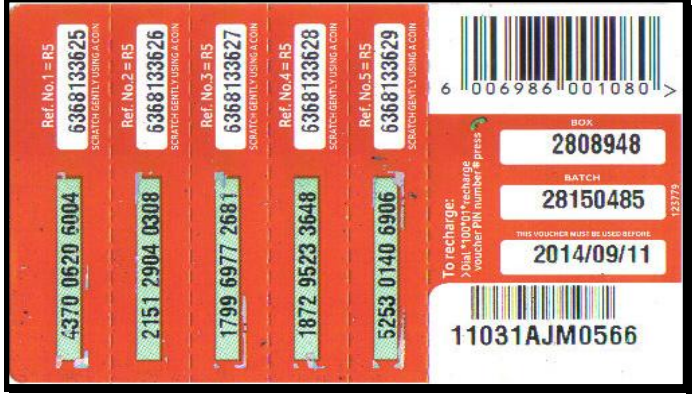

Vodacom R5 x 5 = R25 Recharge Voucher - Talk More - V25.1

V25.1.1

Issued: Oct - 2011. TAT 178 - Insert Pg 2

(BBC: 18mm x 4mm)

V25.1.2

Issued: Sep - 2014. TAT 200 - Insert PG 2

(BC: 5mm x 5mm - BCNBTM)

V25.1.3