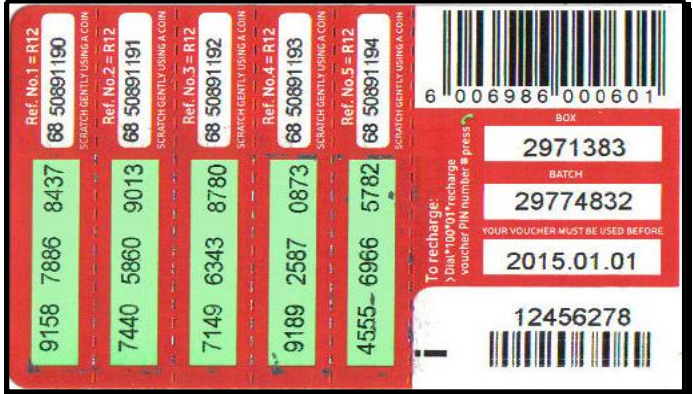

Vodacom R60.00 Recharge Voucher - Keep Connected - V60.7

V60.7.1

Issued: Aug - 2014. TAT 198 Pg 12 (BBC: 20mm x 5mm)

V60.7.2

Issued: Sep - 2014. TAT 200 Insert Pg 24

(BBC 5 mm x 5 mm) BCNSDE

V60.7.2.1

Issued: Sep - 2014. TAT 200 Insert Pg 24

(BBC 5 mm x 5 mm) BCNBTM

V60.7.3

Issued: Sep - 2014. TAT 200 Insert Pg 24

(BBC 26 mm x 4 mm)