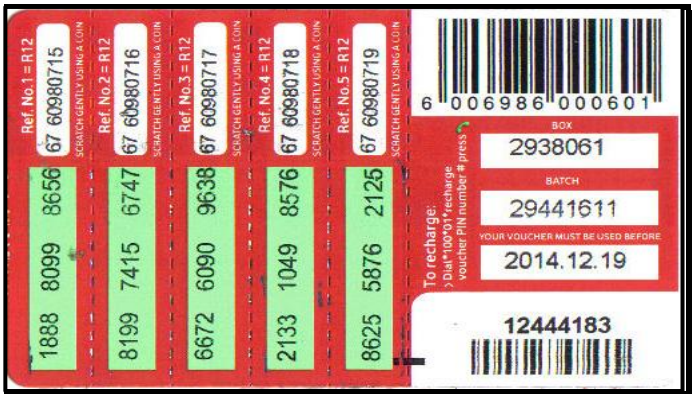

Vodacom R60.00 Recharge Voucher -Stay in Touch - V60.4

V60.4.1

Issued: Jan - 2012. TAT 167 Pg 11 (BBC: 18mm x 5mm)

V60.4.2

Issued: Mar - 2012. TAT 167 Pg 9 (BBC: 20mm x 5mm)

V60.4.3

Issued: Sep - 2014. TAT 200 Insert Pg 22  
(BBC 5 mm x 5 mm) BCNSDE

V60.4.4

Issued: Sep - 2014. TAT 200 Insert Pg 22  
(BBC 5 mm x 5 mm) BCNBTM

|