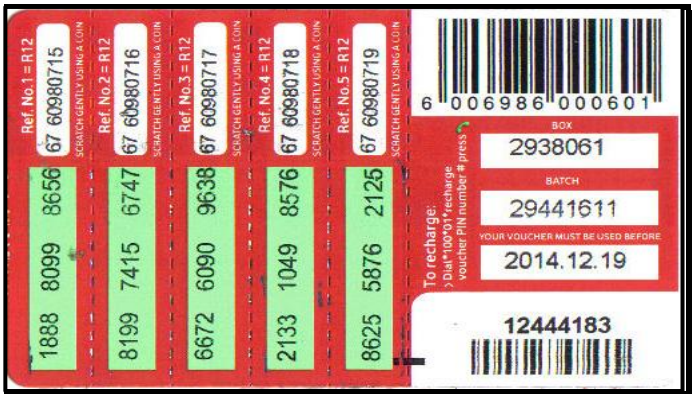

Vodacom R60.00 Recharge Voucher -Stay in Touch - V60.4

V60.4.1

Issued: Jan - 2012. TAT 167 Pg 11 (BBC: 18mm x 5mm)

V60.4.2

Issued: Mar - 2012. TAT 167 Pg 9 (BBC: 20mm x 5mm)

V60.4.3

Issued: Sep - 2014. TAT 200 Insert Pg 22

(BBC 5 mm x 5 mm) BCNSDE

V60.4.4

Issued: Sep - 2014. TAT 200 Insert Pg 22

(BBC 5 mm x 5 mm) BCNBTM

|