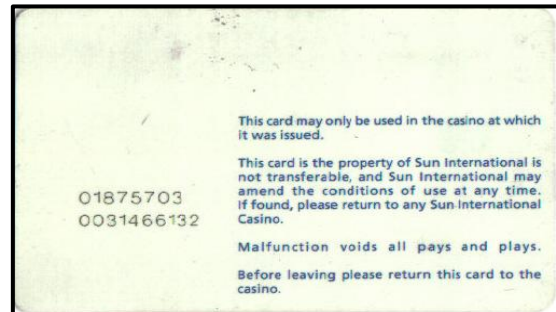

Generic - Sun International Casino - Obverse